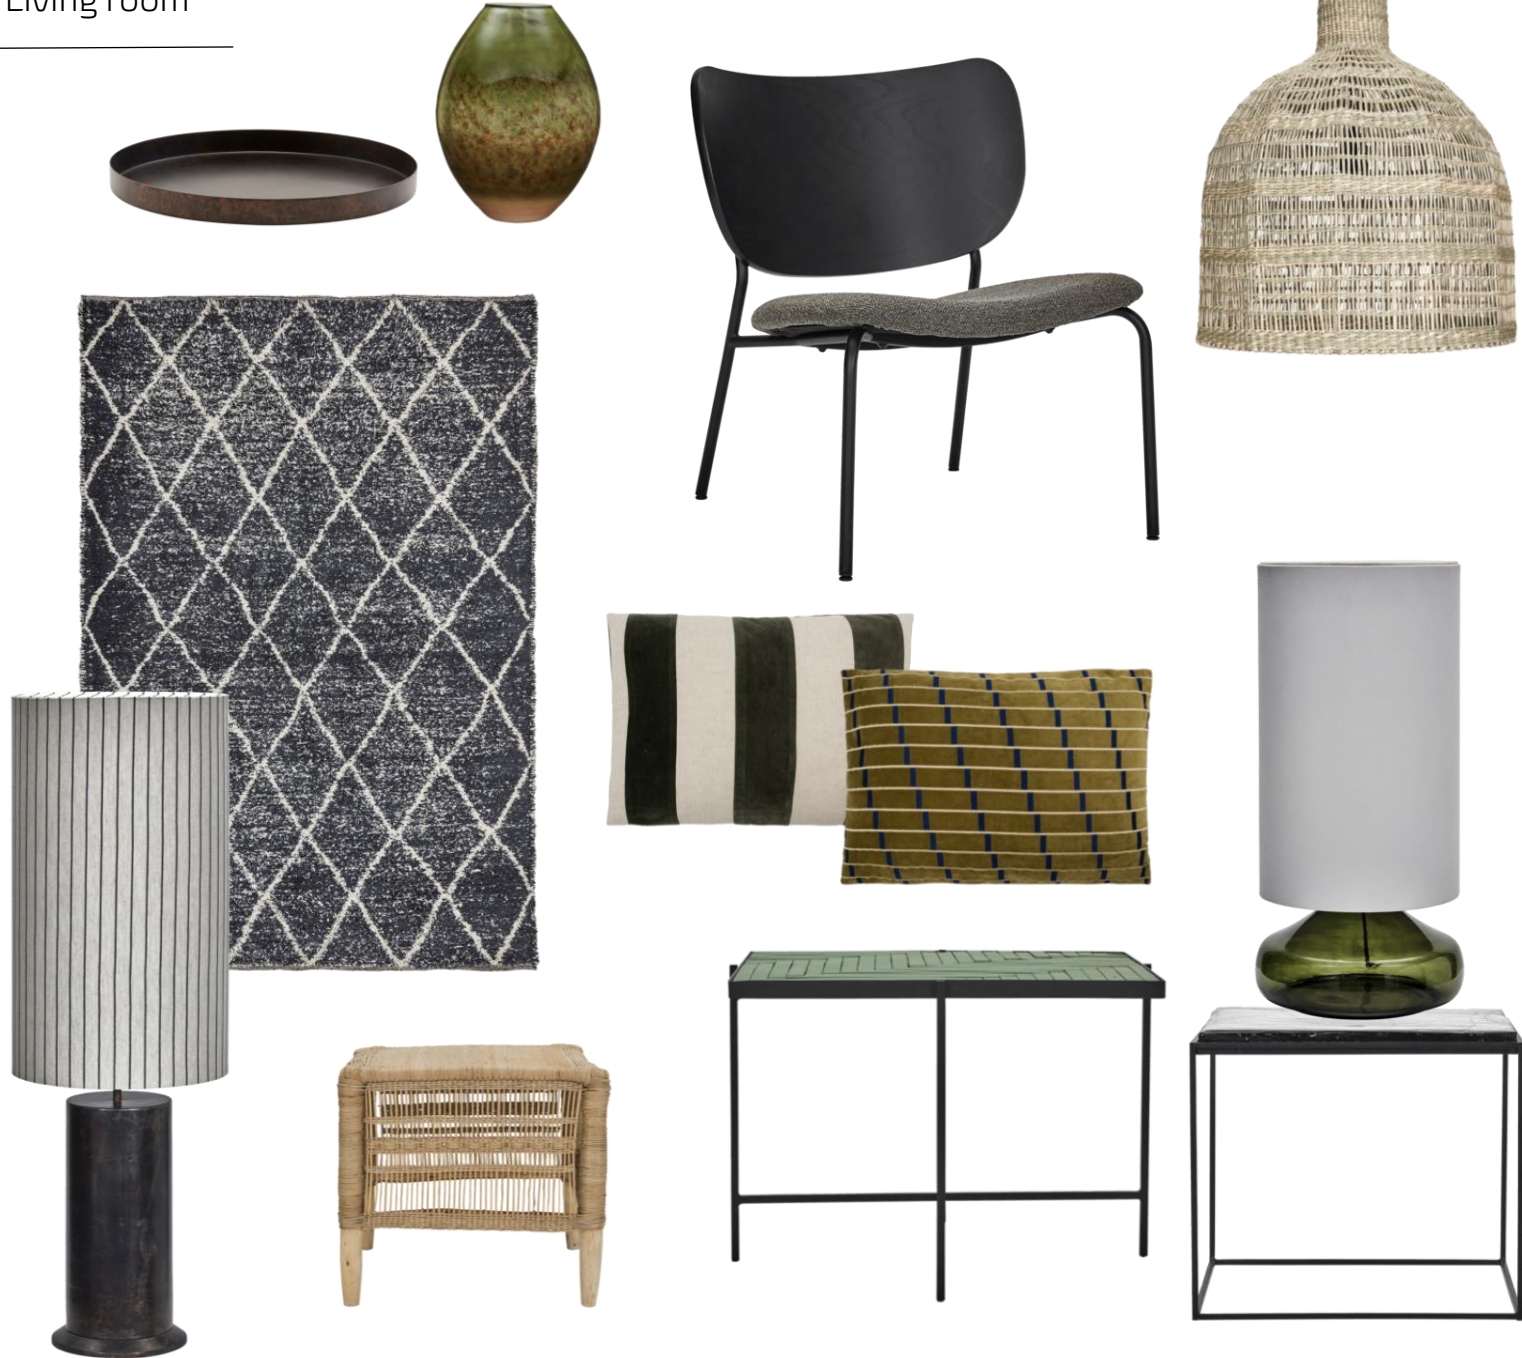

A modern interior scene featuring a black metal staircase with a minimalist design. In the foreground, a round, brushed brass coffee table holds a dark, textured vase filled with dried, brown flowers. To the left, a chair with a black and white vertically striped seat and backrest sits on a light-colored circular rug. A tall, black floor lamp with a white, pleated shade stands nearby. The background wall is a light, textured grey. On the right, a portion of a sofa with a brown blanket and a patterned pillow is visible. The text "house doctor" is overlaid on the right side of the image.

house doctor

Entrance

Living room

Kitchen

Dining room

Bedroom

Bathroom

Study / Office Corner