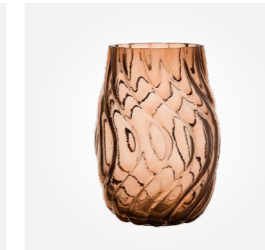

TWIST Vase Rust pink
811-940-49 4 pcs/pack
Ø17xH23 cm