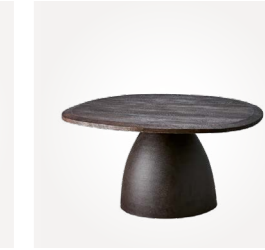

PORTLAND Armchair Black
089-250-60 1 pcs/pack
W60xD43xH46/78 cm

PORTLAND Coffee table
089-262-00 1 pcs/pack
L86xW76xH43 cm