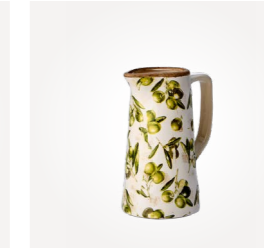

NEW PRODUCTS SS2025

**OLIVE Pot White/green**  
083-711-00 4 pcs/pack  
Ø9/17xH14 cm

**OLIVE Vase White/green**  
083-712-00 6 pcs/pack  
Ø9/11xH20 cm

**OLIVE Pot White/green**  
083-713-00 2 pcs/pack  
Ø14/19xH19 cm

**OLIVE Vase White/green**  
083-714-00 4 pcs/pack  
Ø11/16xH19 cm

**OLIVE Pot White/green**  
083-715-00 4 pcs/pack  
Ø10/14xH13 cm

**OLIVE Vase White/green**  
083-716-00 3 pcs/pack  
Ø11/13xH25 cm

**ADA Pot Yellow**  
083-695-19 2 pcs/pack  
Ø22xH10 cm