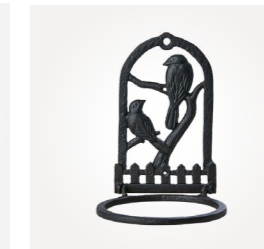

**OLIVIA Watering can Yellow**  
421-276-19 3 pcs/pack  
L28xW14xH23 cm

**OLIVER Wall pot Dark grey**  
785-115-00 2 pcs/pack  
Ø30xD10xH30 cm

**OLIVER Wall pot Dark grey**  
785-116-00 2 pcs/pack  
W40xD10xH15 cm

**OLIVER Pot, set of 2 Grey**  
785-117-00 1 pcs/pack  
Ø40xH19 cm, Ø50xH22 cm

**OLIVER Pot, set of 2 Grey**  
785-118-00 1 pcs/pack  
L40xW38xH16 cm,  
L49xW47xH19 cm

**OLIVER Pot, set of 2 Grey**  
785-119-00 1 pcs/pack  
L50xW30xH20 cm,  
L58xW38xH22 cm

**OLIVER Watering can Grey**  
785-120-00 2 pcs/pack  
L28xW20xH40 cm

**OLIVER Pot holder Black**  
785-123-00 4 pcs/pack  
Ø15xH21 cm

**TREASURE Pot Grey**  
785-127-00 2 pcs/pack  
~L32xH14xD15 cm

NEW PRODUCTS SS2025