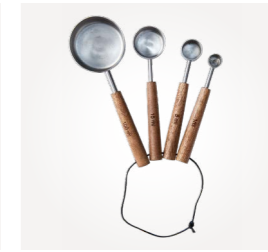

NICO Coaster Natural/green
795-107-52 12 pcs/pack
Ø10xH0,5 cm

NICO Measurement Natural/
795-108-00 4 pcs/pack
L18xW6 cm