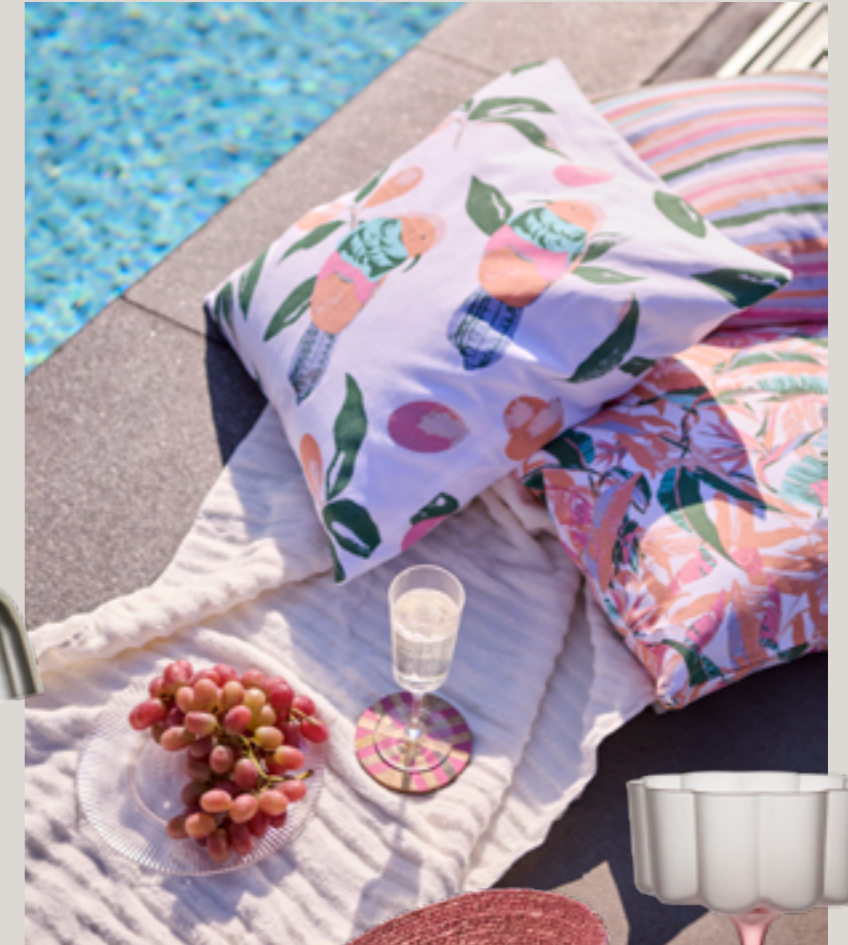

Add a touch of luxury to your home bar with the **ODIN** measurement – a blend of functionality and style. Featuring 2 and 4 cl measurements, crafted from durable stainless steel with braided bamboo handles.