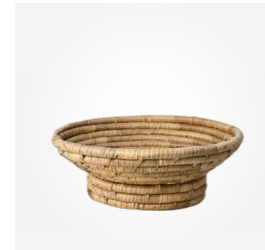

STINA Tray Natural
085-542-00 2 pcs/pack
Ø35xH13 cm