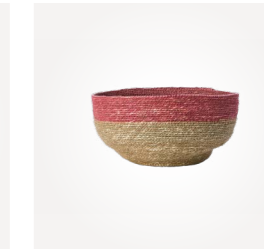

LANDO Basket Pink/natural
084-698-49 2 pcs/pack
Ø28xH15 cm