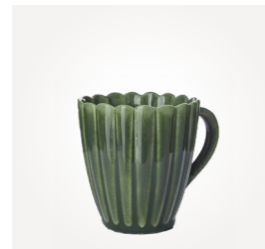

**HULDA Bowl Off white**  
081-656-00 4 pcs/pack  
Ø15xH8 cm

**HULDA Serving platter Off**  
081-655-00 1 pcs/pack  
Ø35xH8,5 cm

**HULDA Cup Off white**  
081-667-00 6 pcs/pack  
Ø9,5xH6,5 cm

**HULDA Egg cup Green**  
081-669-01 12 pcs/pack  
Ø5xH5 cm