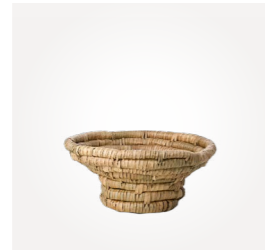

**COLLECT Bag Green/natural**  
084-702-52 2 pcs/pack  
L36xW15xH25/65 cm

**COLLECT Bag Black/natural**  
084-702-60 2 pcs/pack  
L36xW15xH25/65 cm

**COLLECT Basket Natural**  
085-548-00 1 pcs/pack  
L35xW30xH26 cm

**SPIKY Tray Natural**  
084-690-00 1 pcs/pack  
Ø60 cm

**SPIKY Tray Natural**  
084-691-00 1 pcs/pack  
L45xW35xH7 cm

**SPIKY Pot Natural**  
084-692-00 1 pcs/pack  
Ø17 cm

**SPIKY Pot Natural**  
084-693-00 1 pcs/pack  
Ø26xH26 cm