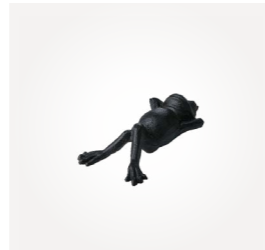

GARDEN Frog Black
760-436-00 4 pcs/pack
L15xW9xH4 cm