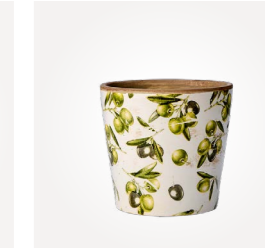

OLIVE Pot White/green
083-715-00 4 pcs/pack
Ø10/14xH13 cm