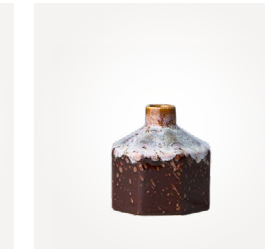

LAVA Vase Light green
081-640-00 4 pcs/pack
Ø9xH9,5 cm

LAVA Vase Dark brown
081-640-03 4 pcs/pack
Ø9xH9,5 cm