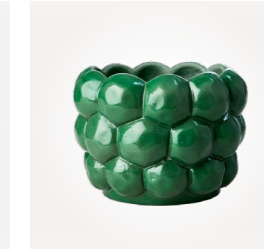

ADA Pot Yellow
083-696-19 2 pcs/pack
Ø21xH16 cm