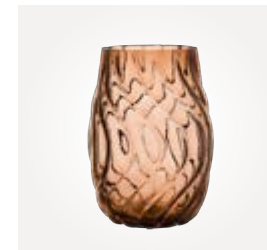

TWIST Vase Rust pink
811-940-49 4 pcs/pack
Ø17xH23 cm