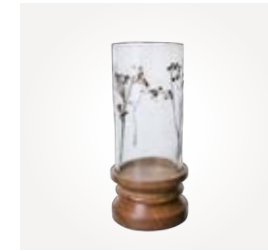

LEAF Candle holder Clear/
762-618-00 1 pcs/pack
Ø12xH27 cm