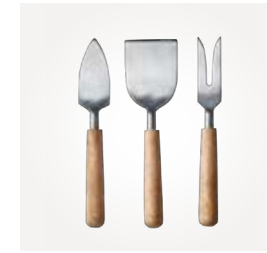

NICO Bowl Natural
795-100-00 2 pcs/pack
Ø23xH9 cm

NICO Tray Natural
795-101-00 2 pcs/pack
L30xW25 cm

NICO Tray Natural
795-102-00 6 pcs/pack
L36xW7 cm

NICO Salad cutlery Natural
795-103-00 6 pcs/pack
L22xW10 cm