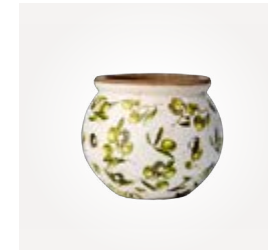

NEW PRODUCTS SS2025

OLIVE Pot White/green
083-711-00 4 pcs/pack
Ø9/17xH14 cm