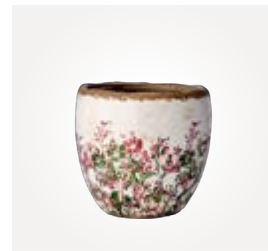

VIGGO Vase Beige
083-709-00 6 pcs/pack
Ø19xW11 cm

VIGGO Vase Beige
083-710-00 6 pcs/pack
Ø14xW13 cm

ANGUS Pot Off white
076-825-00 2 pcs/pack
Ø16xH19 cm

ANGUS Pot Off white
076-826-00 2 pcs/pack
Ø20xH24 cm

ANGUS Pot Beige
076-827-00 1 pcs/pack
Ø40xH30 cm

ANGUS Vase Beige
076-828-00 1 pcs/pack
Ø38xH57 cm

ANGUS Vase Beige
076-829-00 1 pcs/pack
Ø25xH30 cm

ANGUS Vase Beige
076-830-00 1 pcs/pack
Ø34xH43 cm

SPRING Pot White/green/pink
083-717-00 4 pcs/pack
Ø10/14xH13 cm

SPRING Pot White/green/pink
083-718-00 6 pcs/pack
Ø9/13xH11 cm

SPRING Pot White/green/pink
083-719-00 6 pcs/pack
Ø8/14xH14 cm

SPRING Vase White/green/pink
083-720-00 4 pcs/pack
Ø9/11xH21 cm

SPRING Pot White/green/pink
083-721-00 4 pcs/pack
Ø15/21xH12 cm