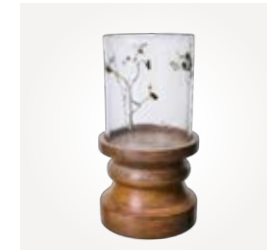

KALLE Jar with lid Clear/
421-284-00 6 pcs/pack
Ø8,5xH15 cm

NEW PRODUCTS SS2025

KALLE Jar with lid Clear/
421-285-00 4 pcs/pack
Ø8,5xH20 cm

LEAF Candle holder Clear/
762-618-00 1 pcs/pack
Ø12xH27 cm

LEAF Candle holder Clear/
762-619-00 1 pcs/pack
Ø15xH27 cm