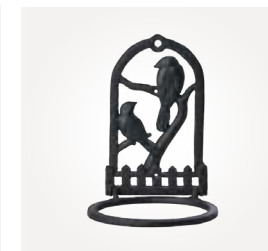

OLIVER Pot holder Black
785-123-00 4 pcs/pack
Ø15xH21 cm