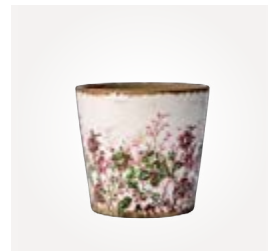

VIGGO Vase Beige
083-709-00 6 pcs/pack
Ø19xW11 cm

VIGGO Vase Beige
083-710-00 6 pcs/pack
Ø14xW13 cm

ANGUS Pot Off white
076-825-00 2 pcs/pack
Ø16xH19 cm

ANGUS Pot Off white
076-826-00 2 pcs/pack
Ø20xH24 cm

ANGUS Pot Beige
076-827-00 1 pcs/pack
Ø40xH30 cm

ANGUS Vase Beige
076-828-00 1 pcs/pack
Ø38xH57 cm

ANGUS Vase Beige
076-829-00 1 pcs/pack
Ø25xH30 cm

ANGUS Vase Beige
076-830-00 1 pcs/pack
Ø34xH43 cm

SPRING Pot White/green/pink
083-717-00 4 pcs/pack
Ø10/14xH13 cm

SPRING Pot White/green/pink
083-718-00 6 pcs/pack
Ø9/13xH11 cm

SPRING Pot White/green/pink
083-719-00 6 pcs/pack
Ø8/14xH14 cm

SPRING Vase White/green/pink
083-720-00 4 pcs/pack
Ø9/11xH21 cm

SPRING Pot White/green/pink
083-721-00 4 pcs/pack
Ø15/21xH12 cm