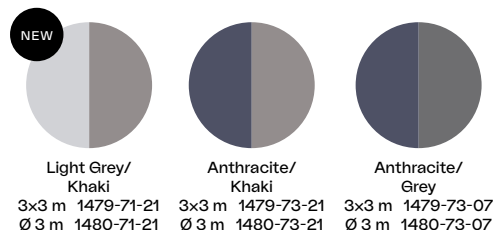

LINZ

This free-hanging parasol features 250 g yarn-dyed polyester fabric and an aluminum stand with a crank and stepless control. The base cross is included but must be secured with parasol foot weights or similar for stability.