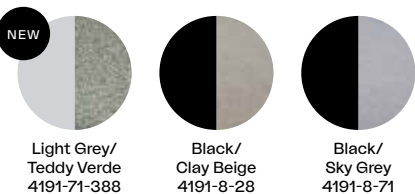

Light Grey/
Teddy Verde
4191-71-388

Black/
Clay Beige
4191-8-28

Black/
Sky Grey
4191-8-71

Blixt lounge chair

Powder coated aluminum

W 78 cm D 103 cm

H 87 cm SH 40 cm