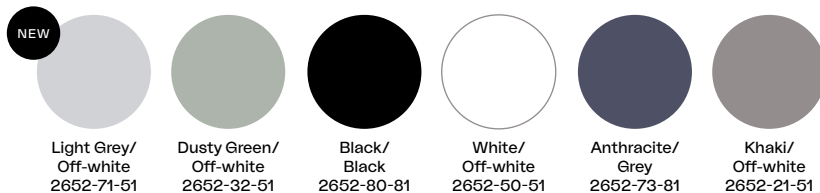

Delia chair with arms
Powder coated
aluminium and textilene
available in 6 colours
W 55 cm **D** 63 cm
H 85 cm **SH** 43 cm