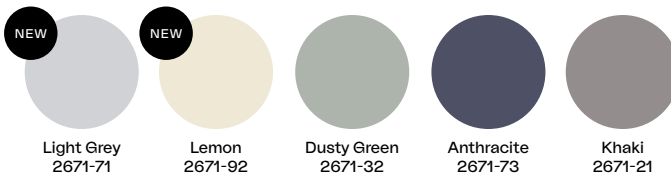

Delia dining chair
Powder coated
aluminium available in
9 colours
W 47 cm **D** 58 cm
H 82 cm **SH** 43 cm

Delia chair with arms
Powder coated
aluminium available in
6 colours
W 55 cm **D** 55 cm
H 80 cm **SH** 43 cm

Delia chair with arms
Powder coated
aluminium and textilene
available in 6 colours
W 55 cm **D** 63 cm
H 85 cm **SH** 43 cm

DELIA - Lounge chair & Side table

Comfortable, stylish and stackable aluminium lounge chair with excellent seating comfort. Modern design language with nicely designed details on the legs and frame. Add Delia seating cushion or Frisk Armchair cushion for extra comfort.

Delia lounge chair
Powder coated aluminium
W 47 cm D 58 cm
H 82 cm SH 43 cm

Delia side table
Powder coated aluminium
L 45 cm W 40 cm
H 39 cm

Delia Lounge set, Blixt Coffee table, Belfort Lantern, Kotte Seat pouf