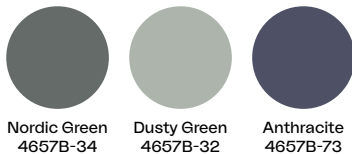

NOX - BAMBOO

The Nox dining table offers customizable options to match your taste perfectly. This high-quality table features an aluminum base and now includes a bamboo tabletop option, along with an updated frame color to align with the latest Brafab design trends. The bamboo tabletop adds a warm, natural touch that complements the smooth colors of the frame beautifully.

Nox dining table

Bamboo table top

Powder coating available in 3 colours

L 238 cm W 90 cm

H 73 cm