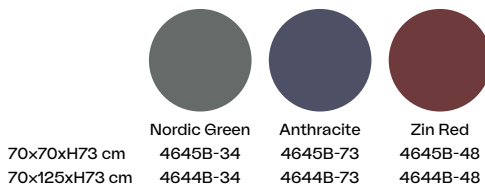

Nox dining table

Bamboo table top

Powder coating available in 3 colours

L 238 cm W 90 cm

H 73 cm

NOX BISTRO

The Nox Bistro, a smaller version of the Nox Dining table, brings quality and design to compact spaces and offers versatility with a choice between a warm bamboo tabletop or a customizable laminate top. The smooth colors of the frame can either accentuate or blend seamlessly with your space, depending on your preference. This design allows you to easily place two or more tables together to create a long, cohesive table.

Nox bistro café table

Bamboo table top

Powder coating available in 3 colours

and 2 sizes

Choose from five different colors for your HPL tabletop, ensuring a perfect fit and depth.

Nox bistro frame

Powder coated aluminium