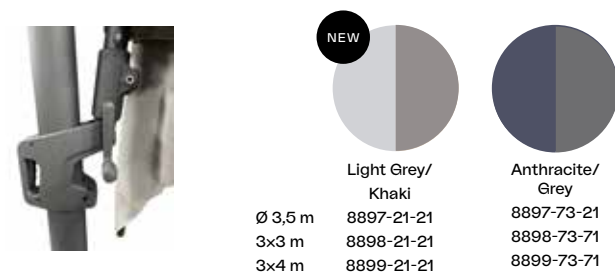

VINOVO

This free-hanging parasol features a 250 g solution-dyed polyester canopy and an aluminum stand with crank, tilt, and stepless control for easy adjustment. The base cross is included but must be anchored with parasol foot weights or similar.