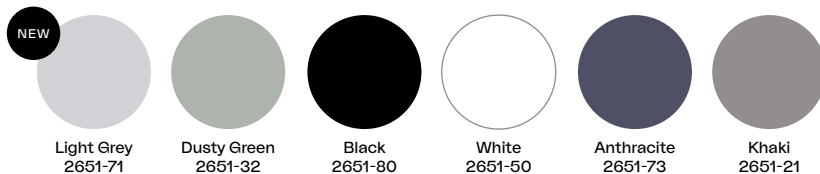

Lomma Elipse dining table
Powder coated aluminium
L 220-280 cm **W** 110 cm
H 73 cm

Khaki
4654-21

Black
4654-8

Lomma XL Dining table, Delia Chair with arms

LOMMA - XL

An aluminum table that truly has it all. The elegant rib pattern imparts a sense of solidity, while Lomma XL makes an even bigger statement with its impressive new length of up to 380 cm. Combining design and function seamlessly, it embodies Scandinavian elegance, top-notch functionality, and generous size. Its butterfly extension feature, extending an additional 120 centimeters, allows for effortless transitions between everyday meals and larger gatherings.

Light Grey
4655-71

Anthracite
4655-73

Lomma XL dining table
Powder coated aluminium
L 260-380 cm W 100 cm
H 73 cm

DELIA

Comfortable, stackable chair for the dining table in three models and several colours. All in a modern design with nice details on the legs and frame and excellent seating comfort. Frame in aluminium, seat in either textilene or aluminium. Available with or without armrests.

Delia dining chair
Powder coated
aluminium available in
9 colours
W 47 cm **D** 58 cm
H 82 cm **SH** 43 cm

Delia chair with arms
Powder coated
aluminium available in
6 colours
W 55 cm **D** 55 cm
H 80 cm **SH** 43 cm