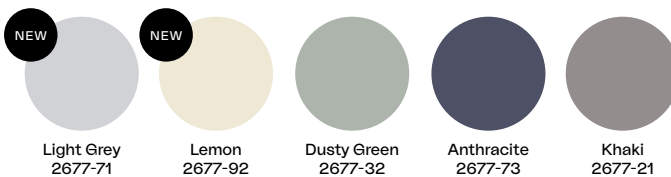

Delia dining chair
Powder coated
aluminium available in
9 colours
W 47 cm **D** 58 cm
H 82 cm **SH** 43 cm

Delia chair with arms
Powder coated
aluminium available in
6 colours
W 55 cm **D** 55 cm
H 80 cm **SH** 43 cm

Delia chair with arms
Powder coated
aluminium and textilene
available in 6 colours
W 55 cm **D** 63 cm
H 85 cm **SH** 43 cm

DELIA - Lounge chair & Side table

Comfortable, stylish and stackable aluminium lounge chair with excellent seating comfort. Modern design language with nicely designed details on the legs and frame. Add Delia seating cushion or Frisk Armchair cushion for extra comfort.

Delia lounge chair
Powder coated aluminium
W 47 cm D 58 cm
H 82 cm SH 43 cm

Delia side table
Powder coated aluminium
L 45 cm W 40 cm
H 39 cm

Delia Lounge set, Blixt Coffee table, Belfort Lantern, Kotte Seat pouf