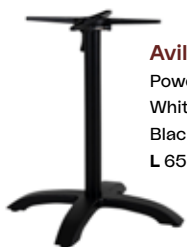

Avila table top
Powder coating
White: 4043-05
Black: 4043-8
L 70 cm **W** 70 cm **T** 3 cm

Avila table top
Powder coating
White: 4042-05
Black: 4042-8
L 125 cm **W** 70 cm **T** 3 cm

Avila table base is a modern and flexible table base in aluminum with adjustable feet. Combine with one of our table tops. Thanks to their durable construction, they fit well in a public environment.