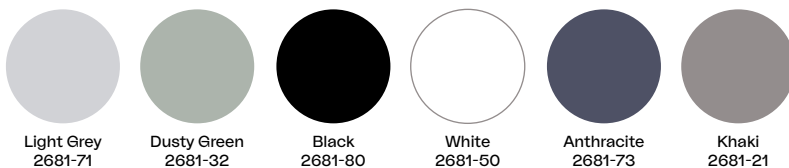

Light Grey
4655-71

Anthracite
4655-73

Lomma XL dining table
Powder coated aluminium
L 260-380 cm W 100 cm
H 73 cm

DELIA

Comfortable, stackable chair for the dining table in three models and several colours. All in a modern design with nice details on the legs and frame and excellent seating comfort. Frame in aluminium, seat in either textilene or aluminium. Available with or without armrests.

Delia dining chair
Powder coated
aluminium available in
9 colours
W 47 cm **D** 58 cm
H 82 cm **SH** 43 cm

Delia chair with arms
Powder coated
aluminium available in
6 colours
W 55 cm **D** 55 cm
H 80 cm **SH** 43 cm