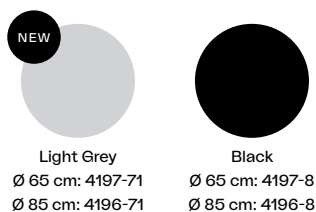

Blixt coffee table

Powder coated aluminum

Ø 65 cm H 42 cm

Ø 85 cm H 39 cm

Light Grey
Ø 65 cm: 4197-71
Ø 85 cm: 4196-71

Black
Ø 65 cm: 4197-8
Ø 85 cm: 4196-8