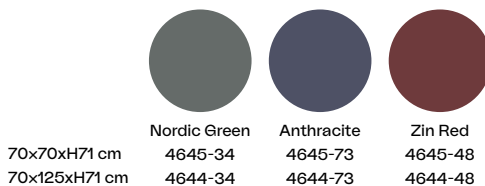

Nox bistro café table

Bamboo table top

Powder coating available in 3 colours

and 2 sizes

Choose from five different colors for your HPL tabletop, ensuring a perfect fit and depth.

Nox bistro frame

Powder coated aluminium

available in 3 colours and 2 sizes

Table top sold separately.

BISTRO - Table tops

Bistro - Durable table tops in laminate (8 mm). The variation of different textures, colours and shapes makes it easy to decorate both the front of your house, balcony as well as the small or large public area.