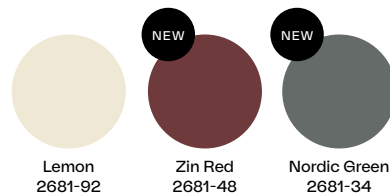

Light Grey
4655-71

Anthracite
4655-73

Lomma XL dining table
Powder coated aluminium
L 260-380 cm W 100 cm
H 73 cm

DELIA

Comfortable, stackable chair for the dining table in three models and several colours. All in a modern design with nice details on the legs and frame and excellent seating comfort. Frame in aluminium, seat in either textilene or aluminium. Available with or without armrests.