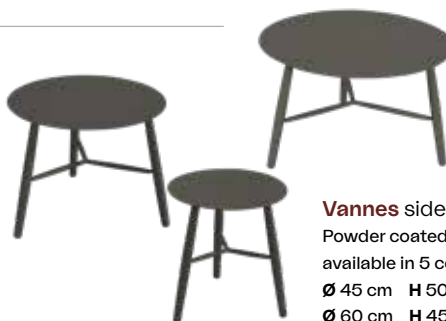

Vannes side table
Powder coated aluminium
available in 5 colours, 3 sizes.
Ø 45 cm H 50 cm
Ø 60 cm H 45 cm
Ø 75 cm H 48 cm

HALLAVARA

For the large balcony, garden or patio where the sofa group can really take up space. Available in three different sizes; the larger ones for the substantial sofa group and the smaller one which can easily be combined. Frame in stainless steel and top in composite stone, 12 mm. -72 Dark Grey colour. New size, 146x66 cm.