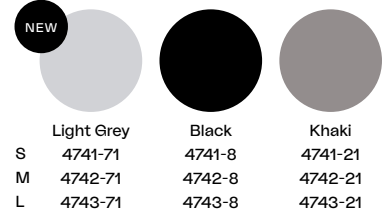

LYON

Lyon is an extendable table with a butterfly top in teak and aluminium base. The design of the top offers a nice frame to the rounded legs and the whole construction is robust but at the same time elegant. The classic colours makes it easy to match with many of our chairs.

Lyon dining table
Teak Premium Natural
Powder coated aluminium available
in 3 colours
S: L 152/210 cm W 92 cm H 76 cm
M: L 194/252 cm W 92 cm H 76 cm
L: L 204/324 cm W 92 cm H 76 cm

LAURION

Laurion series, a beautiful modern design language. Characterized by a unique design and a skilled craftsmanship. Versatile and generous. Perfect dining table to invite family and friends to a nice meal.

Laurion dining table
4067-8
Powder coated
aluminium -8 Black
Teak Premium Natural
L 230 cm W 100 cm
H 73 cm

Laurion dining table
4066-8
Powder coated
aluminium -8 Black
Teak Premium Natural
Ø 150 cm H 74 cm

SHAD

Shad is an elegant table crafted from classic teak slats on a sleek, coated aluminum frame. It's large enough to accommodate many guests while still being perfectly suited for intimate dinners. Versatile in design, Shad can be paired with various chairs from Brafab, allowing you to choose the style that best suits your preferences.

Shad dining table
4669-73
Powder coating -73 Anthracite
Teak Premium Natural
L 240 cm W 90 cm H 73 cm

Combined with DK Chair with arms.