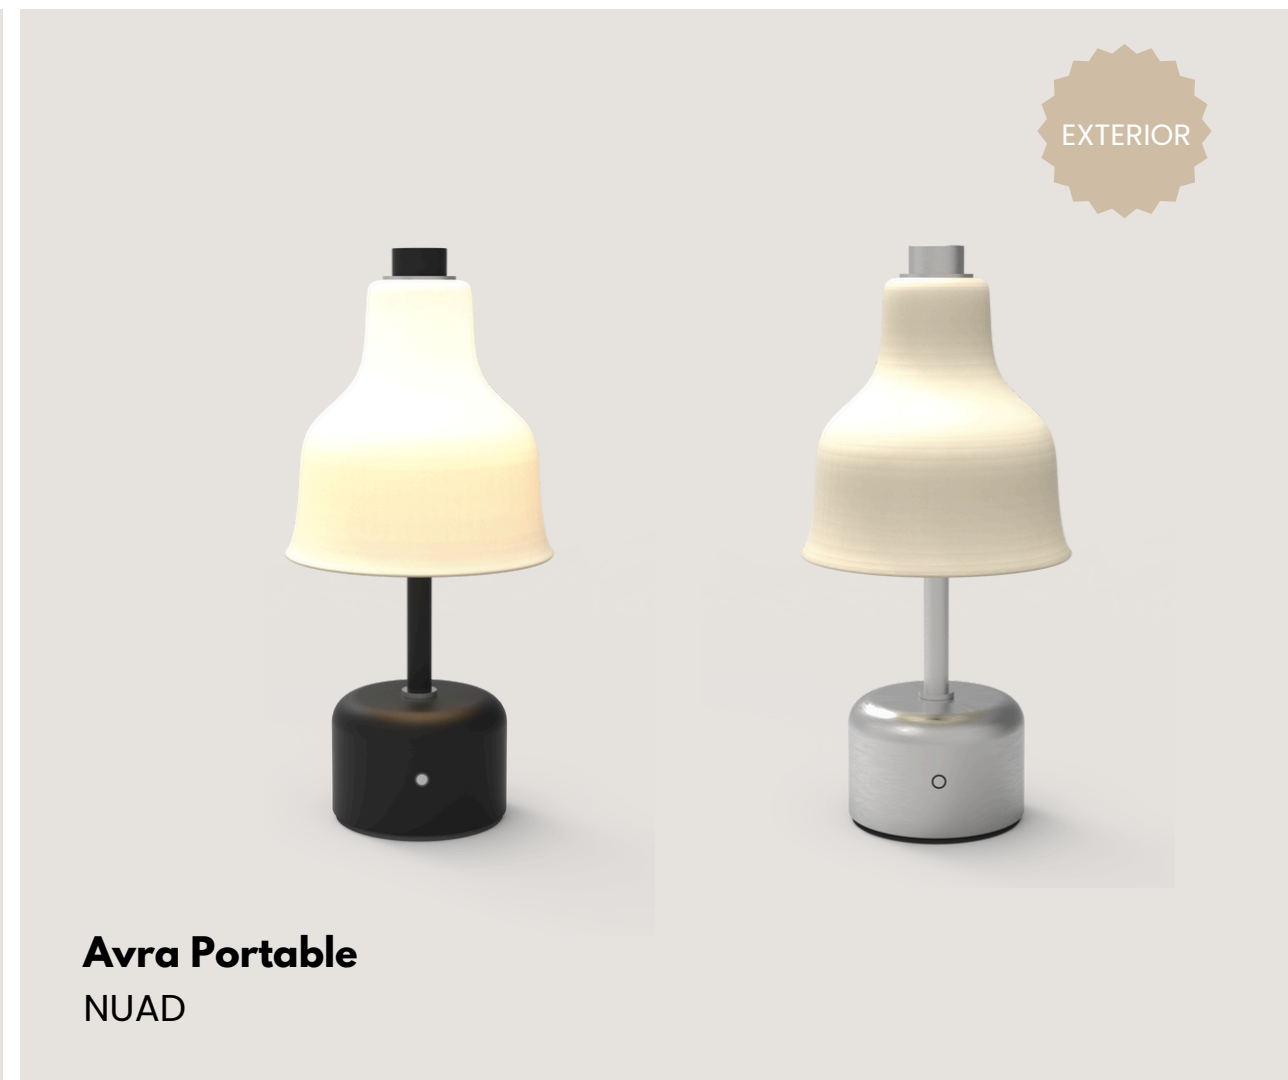

Lao
209340602 / House Doctor

Toda
209343037 / House Doctor

Radent Pendant Lamp
NUAD

Avra Floor Lamp
NUAD

Preston
RA013864 / Olsson & Jensen

Club
206100803 / House Doctor

Rafi
203661019 / House Doctor

+ COLORS