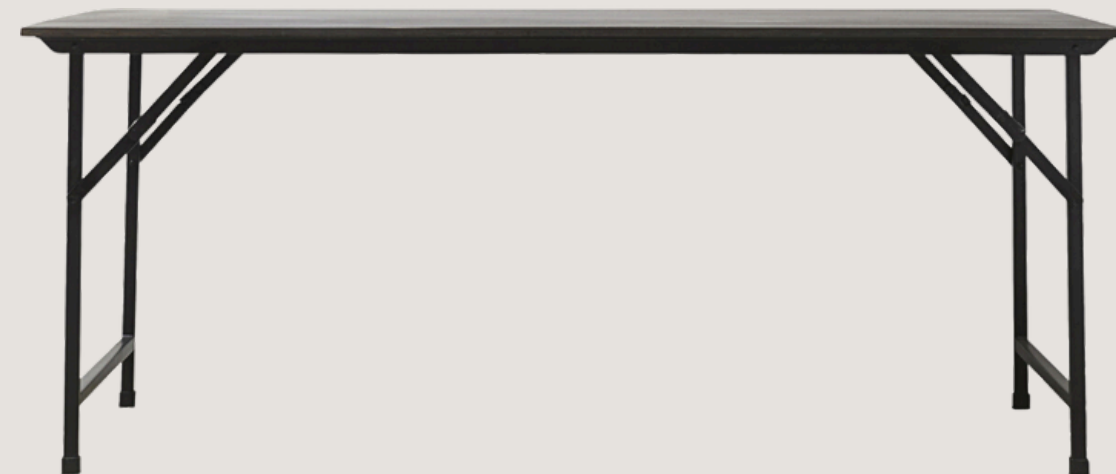

FOLDABLE

EXTERIOR

+ COLORS

Helo
210920702 / House Doctor

+ COLORS

Stripe
266140063 / House Doctor

MARBLE

Gaya Dining Table
266140017 / House Doctor