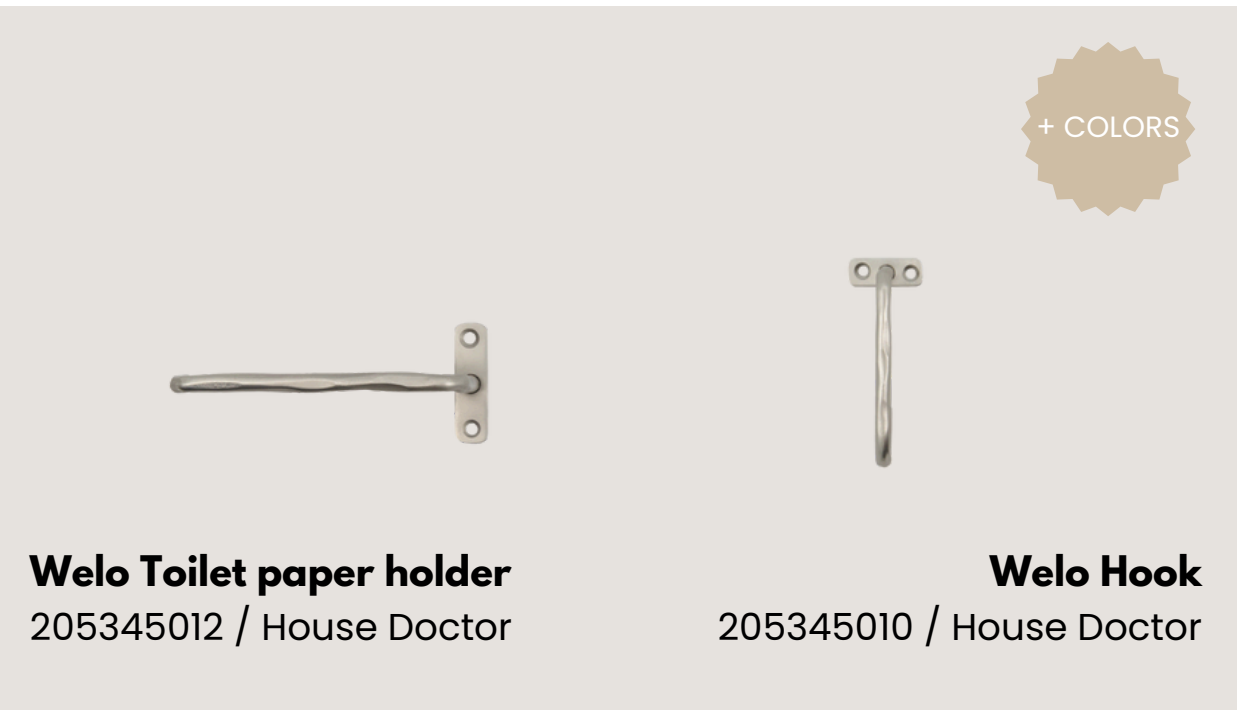

Bottle Hanger
308580101 / Meraki

Bottle Hanger
308580100 / Meraki

Live
266550013 / House Doctor

Bottle Hanger
308580105 / Meraki

Bath Shelf
205347003 / House Doctor

Welo Toilet paper holder
205345012 / House Doctor