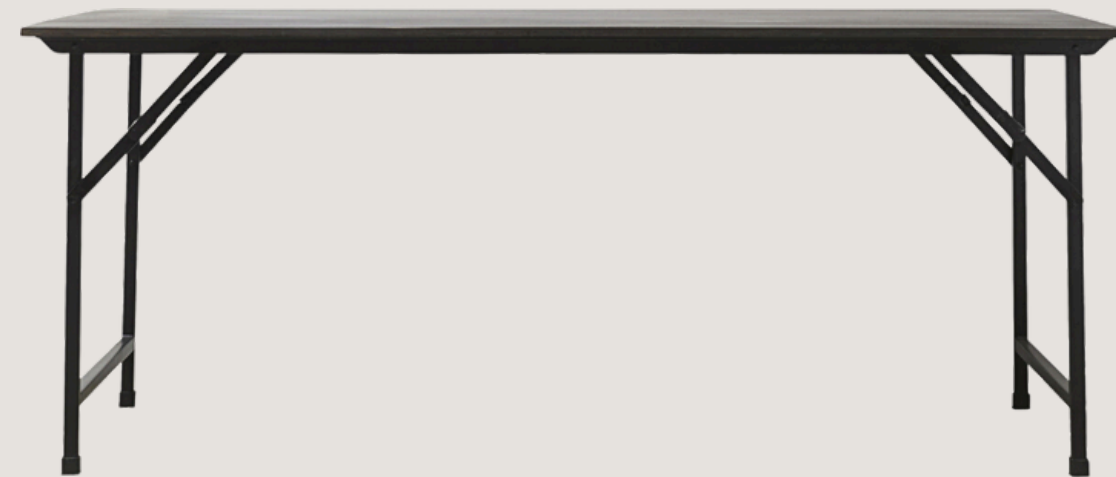

Party
203800146 / House Doctor