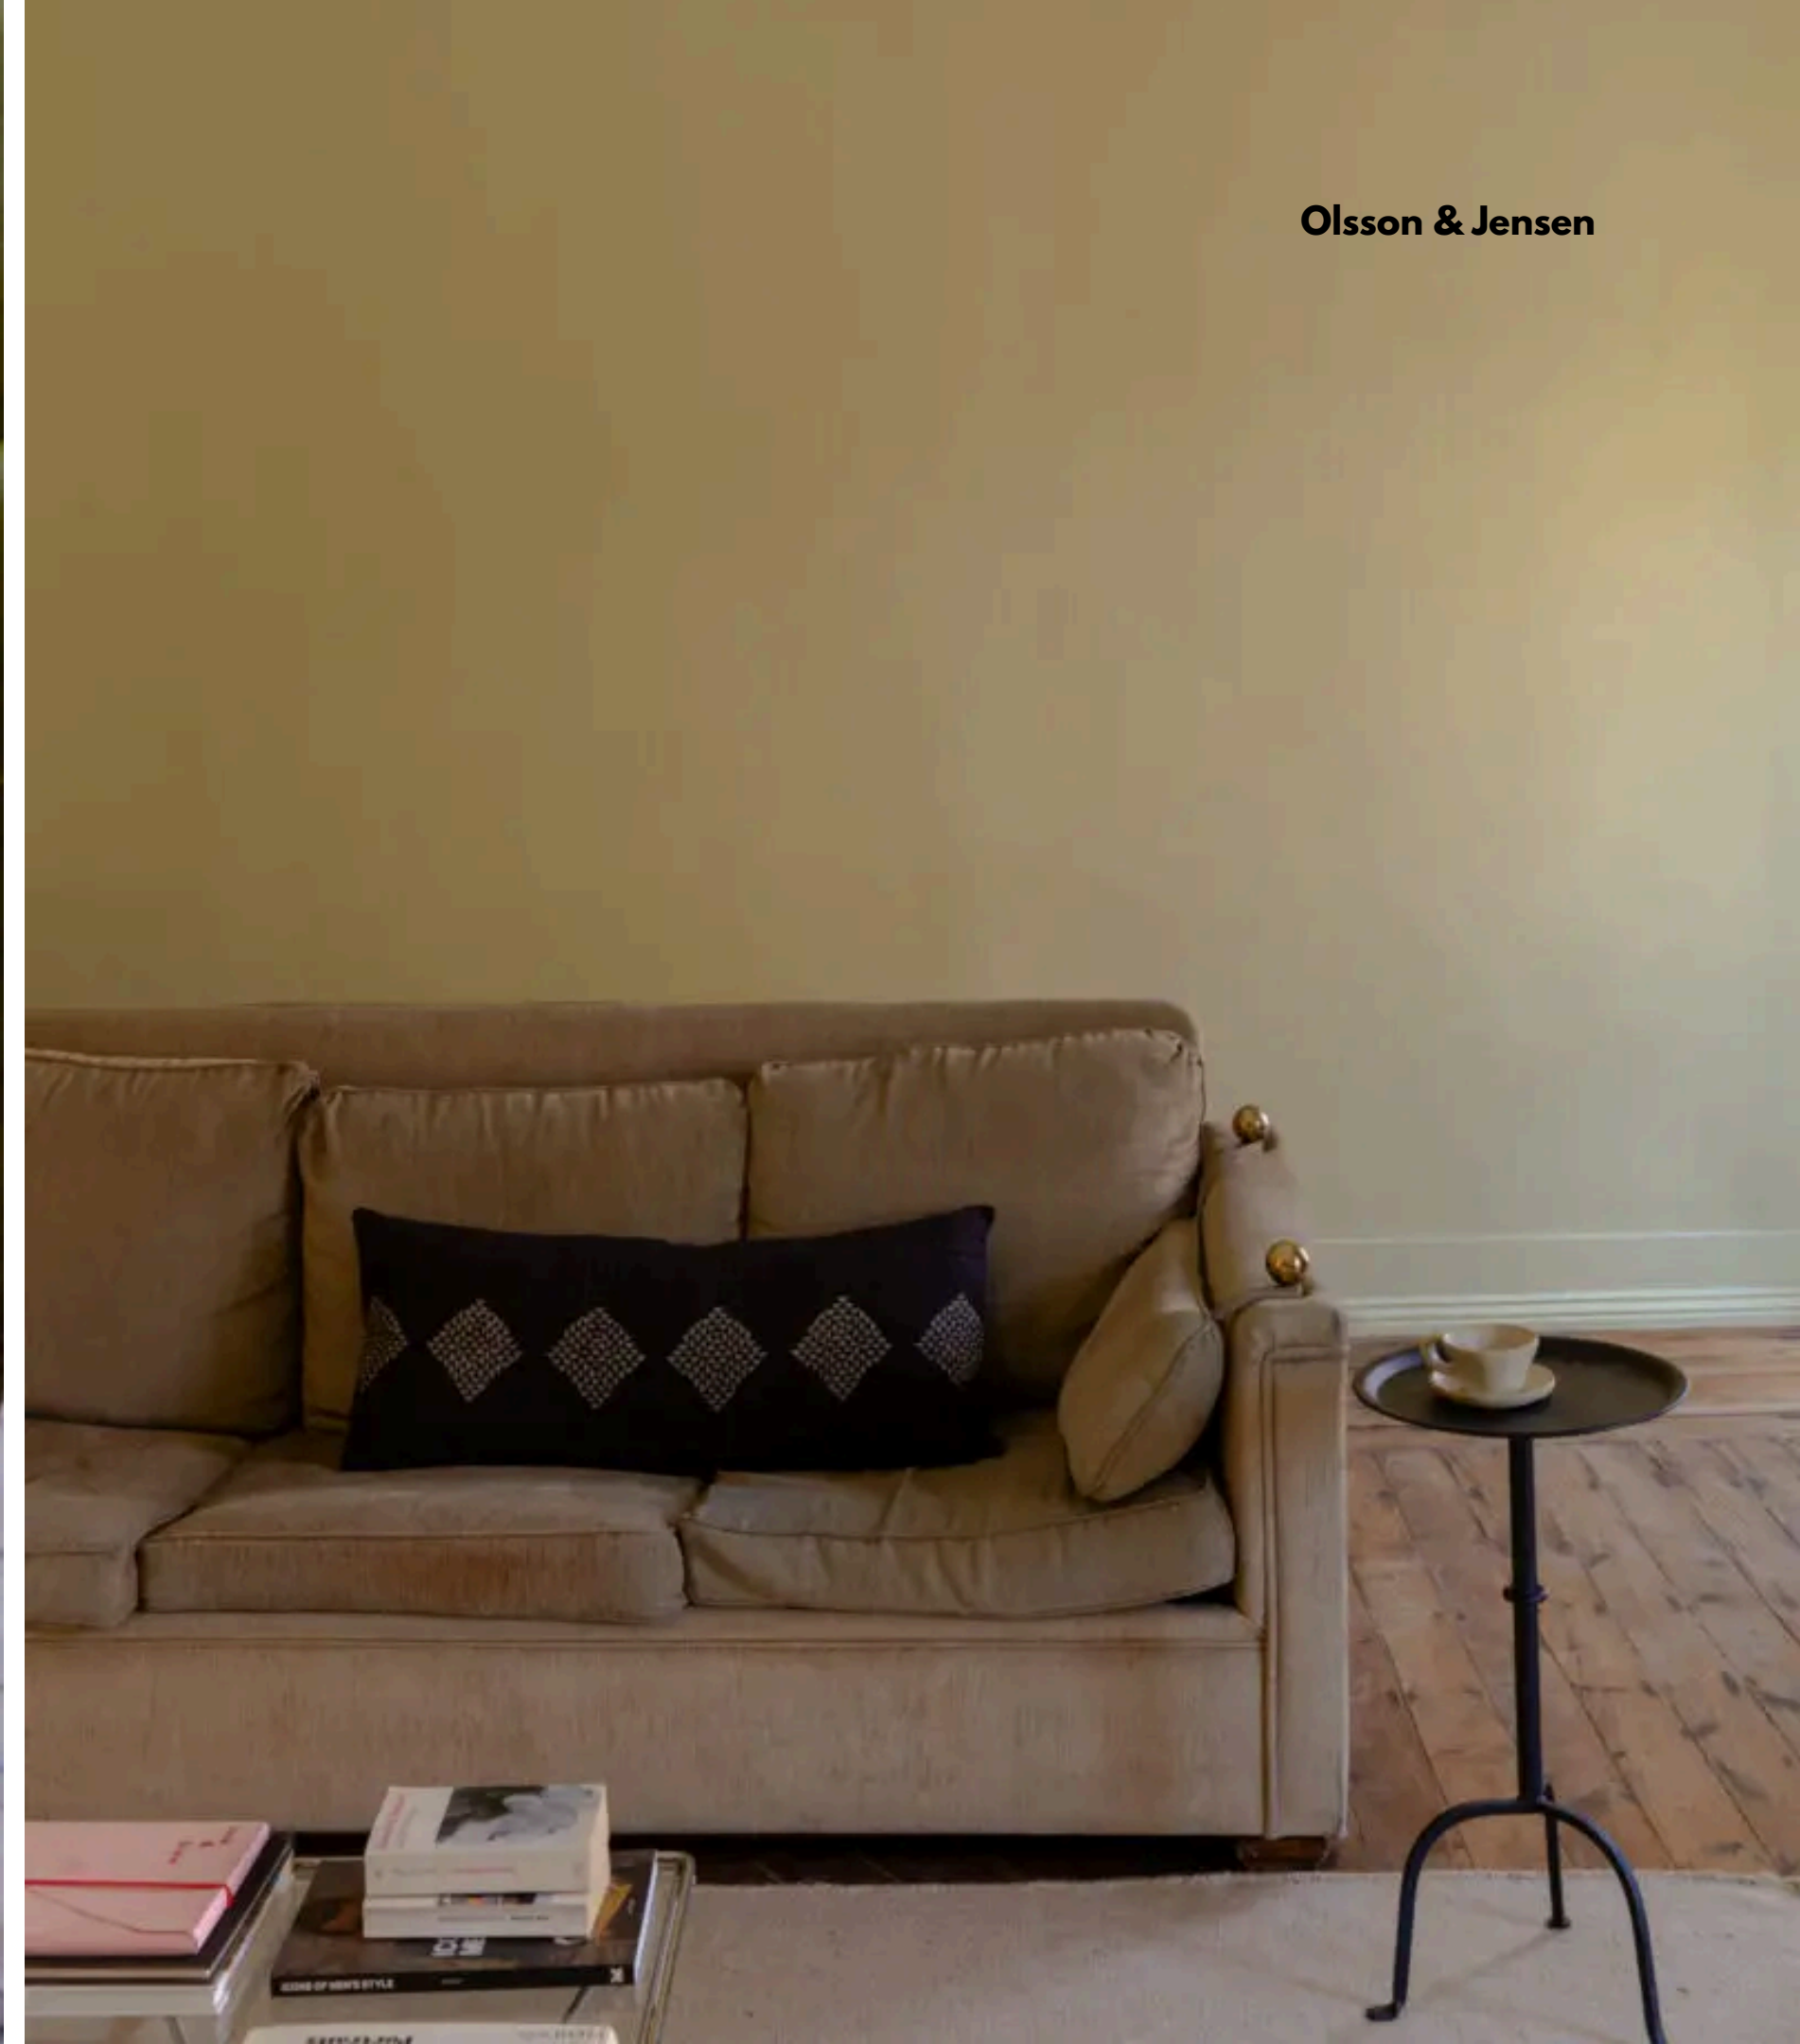

Olsson & Jensen