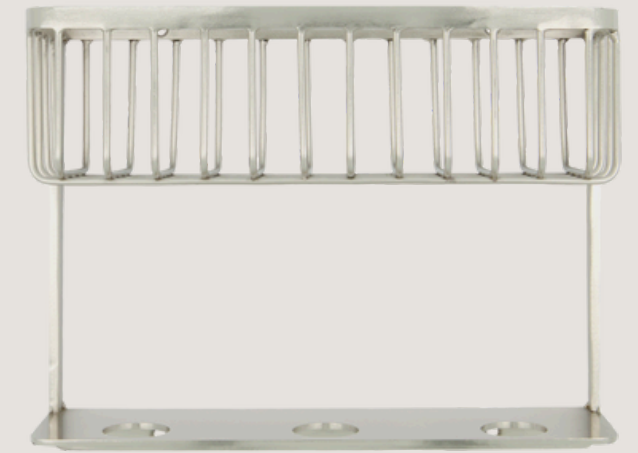

Live
266550013 / House Doctor

Edga Toilet Brush
208581021 / House Doctor

Paper
262240302 / House Doctor

Clean
262240300 / House Doctor

Bath Basket
205341330 / House Doctor

+ COLORS

Bath Shelf
205347003 / House Doctor