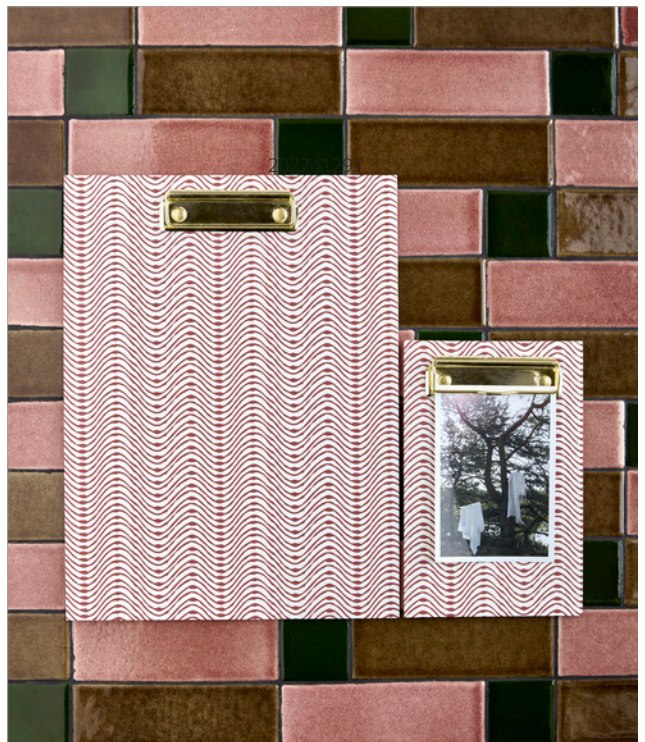

202740371

207780002

202740371