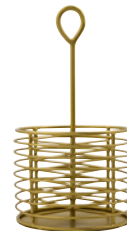

KITCHEN STORAGE
203668001 HDLela / Colli 6

Storage, Antique brass finish
h: 28.5 cm, dia: 15 cm
Material: Iron