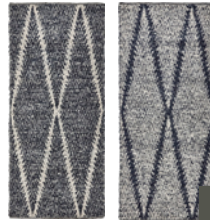

REVERSIBLE

RUGS
206230060 HDKin / Colli 2

Rug, Black/Off-white
l: 200 cm, w: 90 cm
Material: Cotton