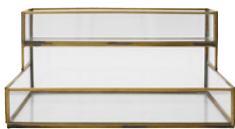

TRAYS
203991113 HDArca / Colli 4

Organiser, Brass
l: 30.5 cm, w: 21 cm, h: 15 cm
Material: Glass, Brass