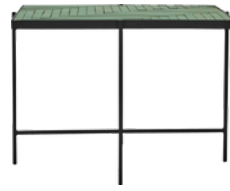

SIDE & BEDSIDE TABLES
266140053 HDGrade / Colli 1